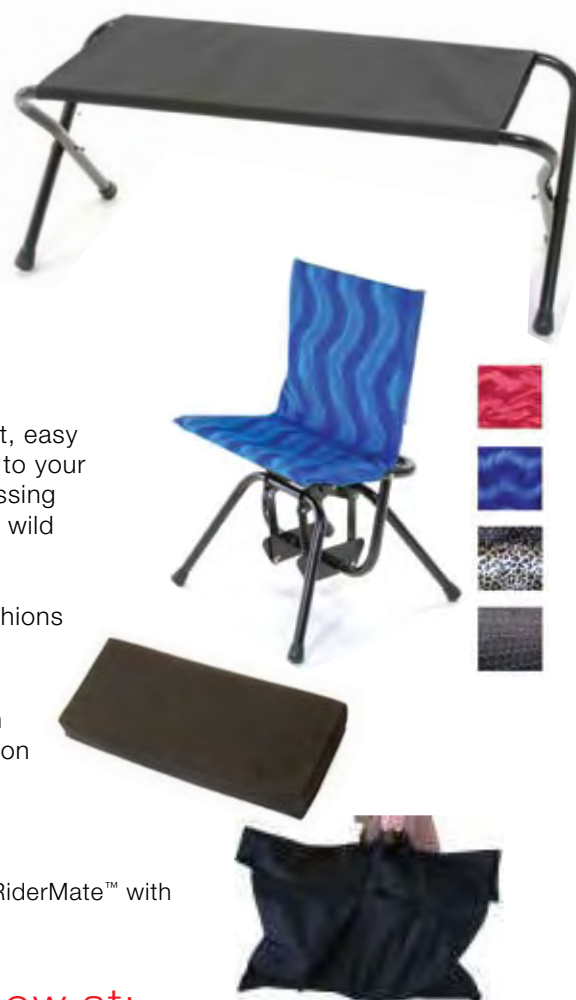

Be Creative, Have Fun, and Enjoy the Ride!

Accessories

RiderMate™

Elevate your next position with RiderMate™. Face to face, back to front or whatever you can think of, you can achieve with RiderMate™. A perfect match with the IntimateRider™ or it can be part of something new on its own. RiderMate™ is that special extra something to spice up any occasion.

- Non Slip Leg Tips
- Machine Washable, Comfortable Fabric
- Fold for easy storage

IntimateRider™ Slip Covers

With many fun colors and patterns to choose from, these soft, easy to wash and changeable slip covers add that personal touch to your IntimateRider™. Why choose just one. Keep your partner guessing what mood you will be in each night, will it be leopard for the wild side or soft blue for your gentle side.

Color Options for the IntimateRider™ Slip Covers & Rider Cushions

IntimateRider™ Cushion

The specially designed IntimateRider cushion fits perfectly on IntimateRider™ to provide optimal seating comfort. This cushion slips on and off with ease and is machine washable.

IntimateRider™ & RiderMate™ Carrying Bags

Make your getaways special by taking your IntimateRider™ and RiderMate™ with you in their discreetly designed carrying bags.

Order these accessories on-line now at:
www.intimaterider.com
or call 952.873.6136